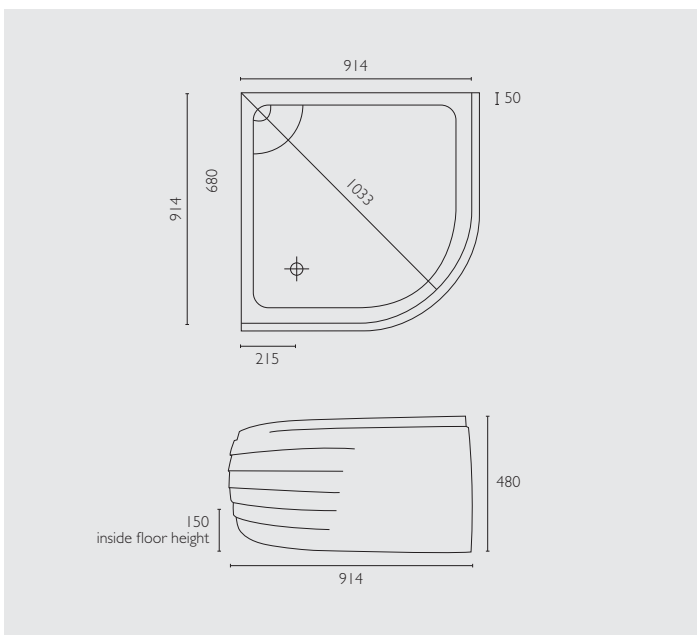

vienna

shower/bath

Features & Benefits

- . Seat moulded into bath
- . Easy to clean
- . Easy to install
- . Includes hip bath, plain walls and screen
- . Compact, ideal for small areas
- . 2 piece construction
- . Curved front acrylic bath/shower
- . Unique dual sliding doors

Sizes

- . Complete
  914mm x 914mm x 2080mm (h)
- . Walls and screen
  914mm x 914mm x 1600mm (h)
- . Bath
  914mm x 914mm x 480mm (h)

Waste

- . 40mm PVC

Colours

- . White

Manufacturing Materials

- . Fully moulded fibreglass unit with smooth acrylic finish
- . Frame is powder coated aluminium

Guarantee

- . Enclosure comes with a 12 month guarantee
- . Marbletrend will supply a replacement enclosure where a fault is shown to be caused by faulty manufacture or materials, prior to correct installation

Disclaimer

The manufacturer/distributor reserves the right to vary specifications or delete models from their range without prior notification. Dimensions and set-outs listed are correct at the time of publication however the manufacturer/distributor takes no responsibility for printing errors.

HEAD OFFICE VIC
22 JERSEY ROAD
BAYSWATER VIC 3153
T. (03) 9729 6777
F. (03) 9729 0115

NSW/ACT
QLD
TAS
WA
SA
DARWIN
TOWNSVILLE

T. (02) 9679 8888 F. (02) 9679 8700
T. (07) 3386 1866 F. (07) 3386 1877
T. (03) 6334 2992 F. (03) 6334 2994
T. (08) 9240 7299 F. (08) 9240 6144
T. (08) 8387 7344 F. (08) 8387 7355
T. (08) 8948 5062 F. (08) 8985 3465
T. (07) 4775 5784 F. (07) 4725 8480

SALES@MARBLETREND.COM.AU
WWW.MARBLETREND.COM.AU