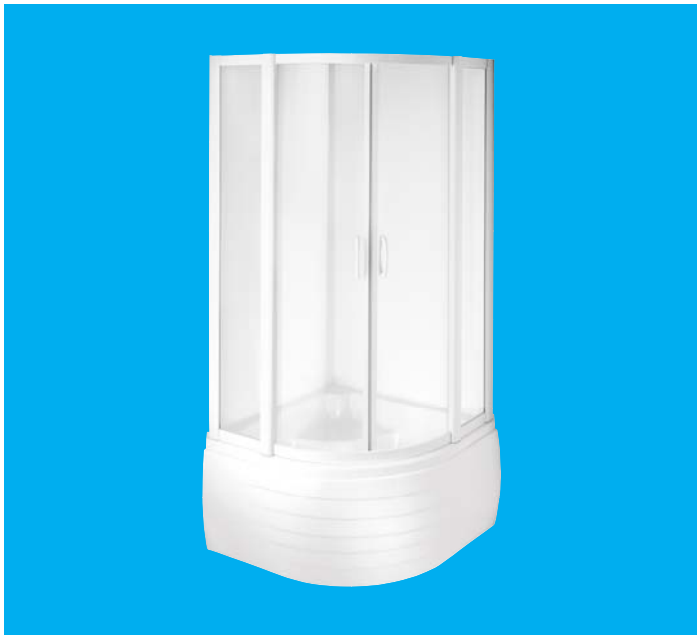

vienna

shower/bath

Features & Benefits

- . Seat moulded into bath
- . Easy to clean
- . Easy to install
- . Includes hip bath, plain walls and screen
- . Compact, ideal for small areas
- . 2 piece construction
- . Curved front acrylic bath/shower
- . Unique dual sliding doors

Sizes

- . Complete
914mm x 914mm x 2080mm (h)
- . Walls and screen
914mm x 914mm x 1600mm (h)
- . Bath
914mm x 914mm x 480mm (h)

Waste

- . 40mm PVC

Colours

- . White

Manufacturing Materials

- . Fully moulded fibreglass unit with smooth acrylic finish
- . Frame is powder coated aluminium