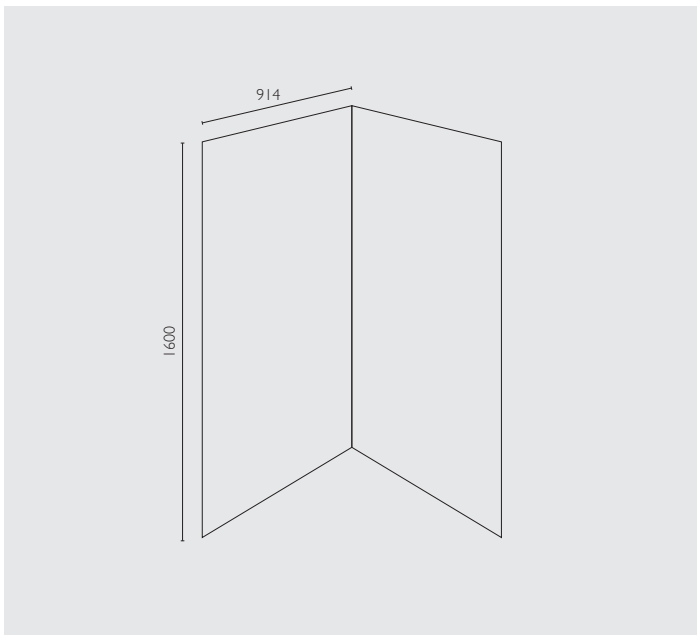

vienna

shower/bath

Features & Benefits

- . Seat moulded into bath
- . Easy to clean
- . Easy to install
- . Includes hip bath, plain walls and screen
- . Compact, ideal for small areas
- . 2 piece construction
- . Curved front acrylic bath/shower
- . Unique dual sliding doors

Sizes

- . Complete
  914mm x 914mm x 2080mm (h)
- . Walls and screen
  914mm x 914mm x 1600mm (h)
- . Bath
  914mm x 914mm x 480mm (h)

Waste

- . 40mm PVC

Colours

- . White

Manufacturing Materials

- . Fully moulded fibreglass unit with smooth acrylic finish
- . Frame is powder coated aluminium

Guarantee

- . Enclosure comes with a 12 month guarantee
- . Marbletrend will supply a replacement enclosure where a fault is shown to be caused by faulty manufacture or materials, prior to correct installation

Disclaimer

The manufacturer/distributor reserves the right to vary specifications or delete models from their range without prior notification. Dimensions and set-outs listed are correct at the time of publication however the manufacturer/distributor takes no responsibility for printing errors.

HEAD OFFICE VIC
22 JERSEY ROAD
BAYSWATER VIC 3153
T. (03) 9729 6777
F. (03) 9729 0115

NSW/ACT
QLD
TAS
WA
SA
DARWIN
TOWNSVILLE

T. (02) 9679 8888 F. (02) 9679 8700
T. (07) 3386 1866 F. (07) 3386 1877
T. (03) 6334 2992 F. (03) 6334 2994
T. (08) 9240 7299 F. (08) 9240 6144
T. (08) 8387 7344 F. (08) 8387 7355
T. (08) 8948 5062 F. (08) 8985 3465
T. (07) 4775 5784 F. (07) 4725 8480

SALES@MARBLETREND.COM.AU
WWW.MARBLETREND.COM.AU