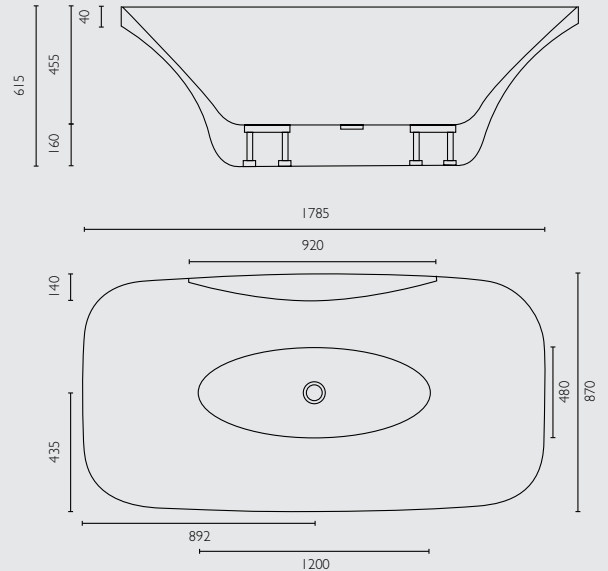

allure

freestanding bath

FEATURES & BENEFITS

- > Modern design with sleek clean lines
- > Comes with padded removable headrests for your comfort
- > Allure bath takes a 40mm plug and waste (not supplied)
- > Centre drainage (as pictured)
- > dual lumbar support
- > large enough for 2 people

SIZES

- > 1785mm x 870mm x 615mm

COLOURS

- > White only

VOLUME

- > 320 litres

WASTE

- > 40mm (not included)