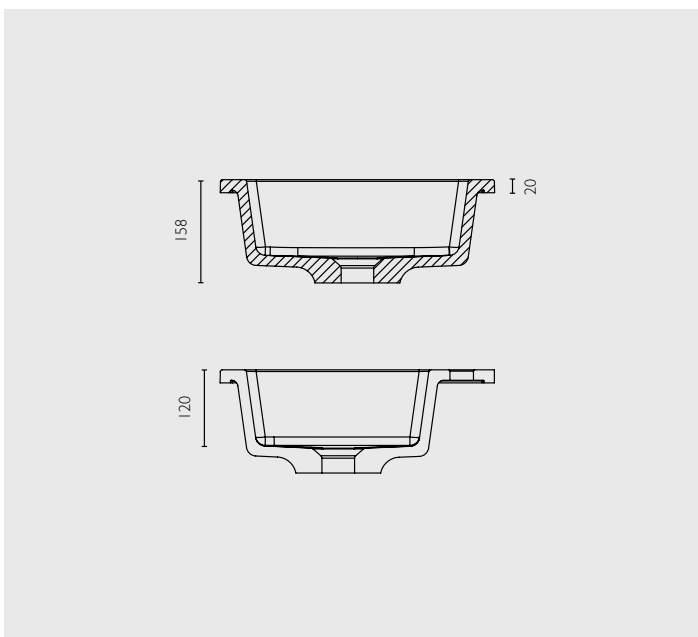

select

420 square vessel

Features & Benefits

- . Modern design that would be a great feature in any bathroom
- . Fully moulded basin with a smooth seamless finish offers a large bowl and spacious area
- . Takes a 40mm plug and waste (not supplied)
- . Suitable to go with the Pure and Fresh vanity range
- . Tap not included
- . 1 or 3 tapholes

Sizes

- . Width - 420mm
- . Depth - 420mm
- . Height - 80mm (from bench top)
- . Internal depth - 120mm

Colours

- . White only

Manufacturing Materials

- . Marblelite™

Guarantee

- . Vessels come with a 5 year guarantee
- . Marbletrend will supply a replacement product where a fault is shown to be caused by faulty manufacture or materials, prior to installation