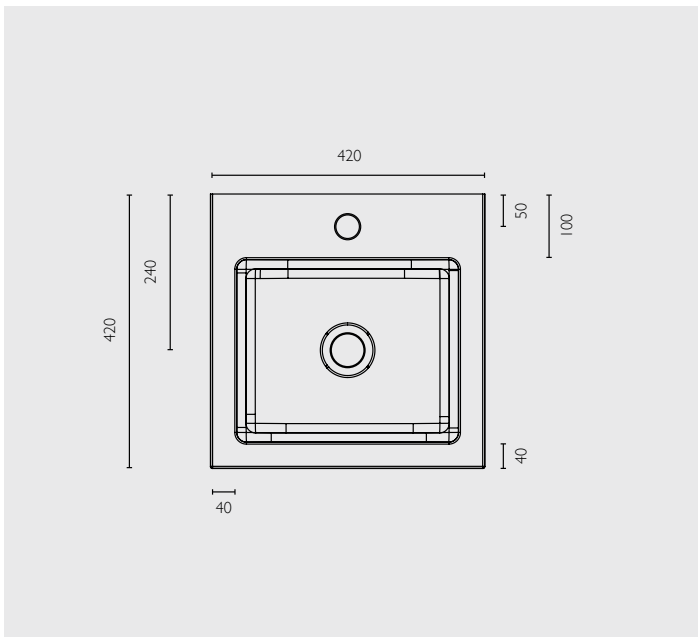

select

420 square vessel

Features & Benefits

- . Modern design that would be a great feature in any bathroom
- . Fully moulded basin with a smooth seamless finish offers a large bowl and spacious area
- . Takes a 40mm plug and waste (not supplied)
- . Suitable to go with the Pure and Fresh vanity range
- . Tap not included
- . 1 or 3 tapholes

Sizes

- . Width - 420mm
- . Depth - 420mm
- . Height - 80mm (from bench top)
- . Internal depth - 120mm

Colours

- . White only

Manufacturing Materials

- . Marblelite™

Guarantee

- . Vessels come with a 5 year guarantee
- . Marbletrend will supply a replacement product where a fault is shown to be caused by faulty manufacture or materials, prior to installation