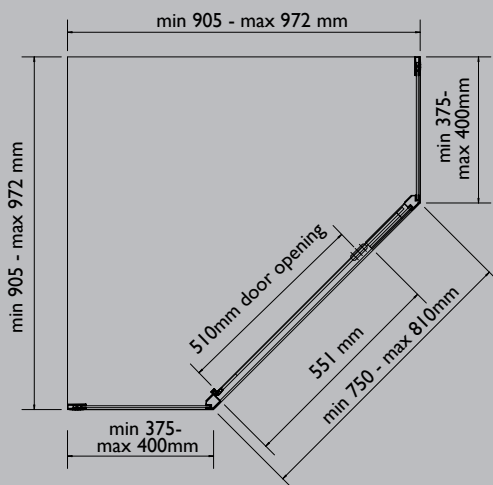

1000 NEO Corner

Guarantee

12 months, where we will replace this product if a fault is shown to be caused by faulty manufacturing or materials. This guarantee does not include removal and installation costs.

Disclaimer

The manufacturer/distributor reserves the right to vary specifications or delete models from their range without prior notification. Dimensions and set-outs listed are correct at the time of publication however the manufacturer/distributor takes no responsibility for printing errors.