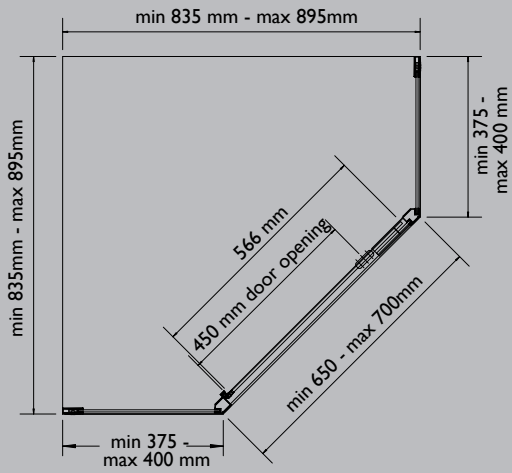

914 Neo Corner

Boston 2000 NEO corner semi frameless screen