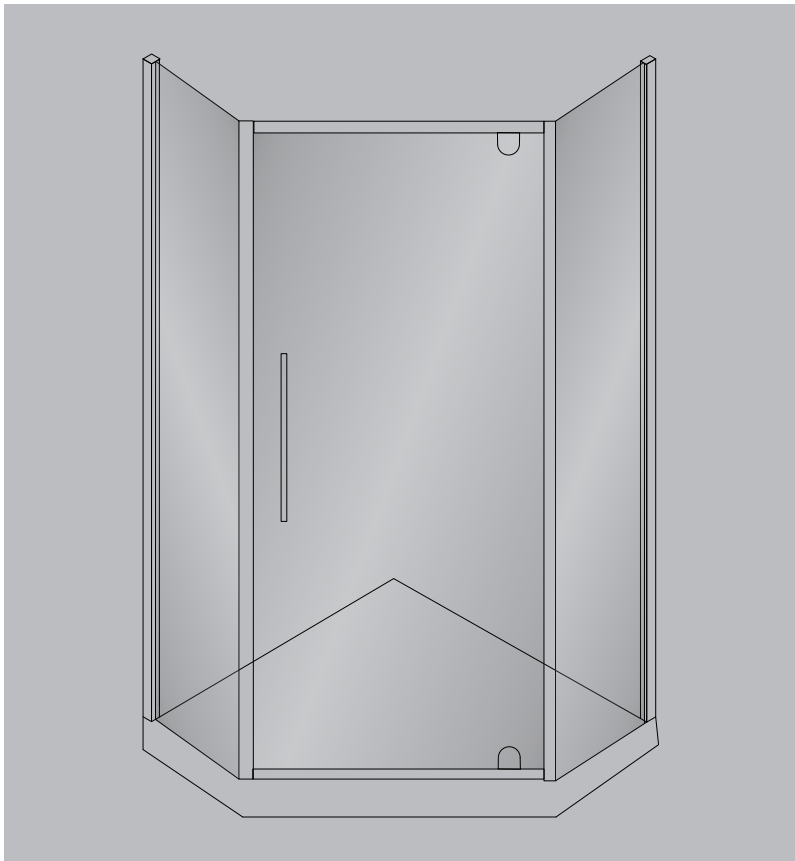

www.marbletrend.com.au