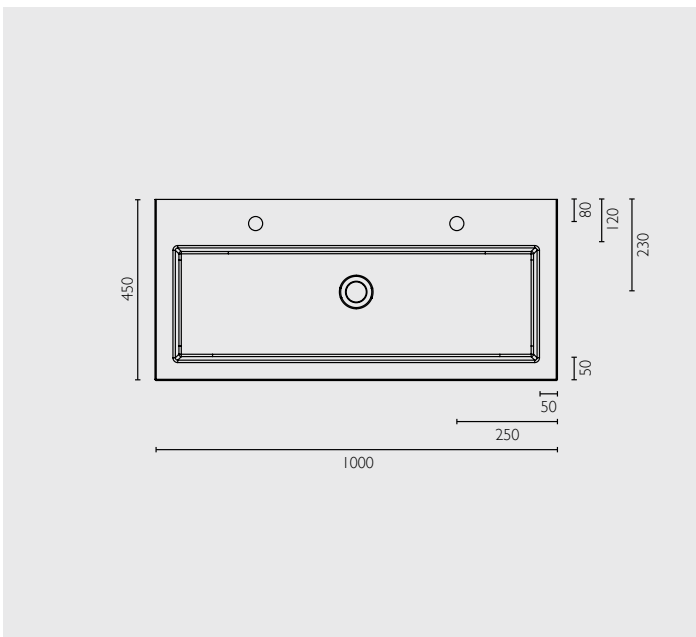

## 1000 vanity top

### Features & Benefits

- Smooth corners for easy cleaning
- Modern design
- Pure 1000 Basin offers the flexibility of accommodating two mixer taps, making it a stylish dual usage option
- Also available in 20mm height
- Large trough like bowl

### Sizes

- 1000mm x 450mm x 50mm x 100mm (internal depth)  
(900mm x 280mm bowl size)

### Waste

- 40mm (not included)