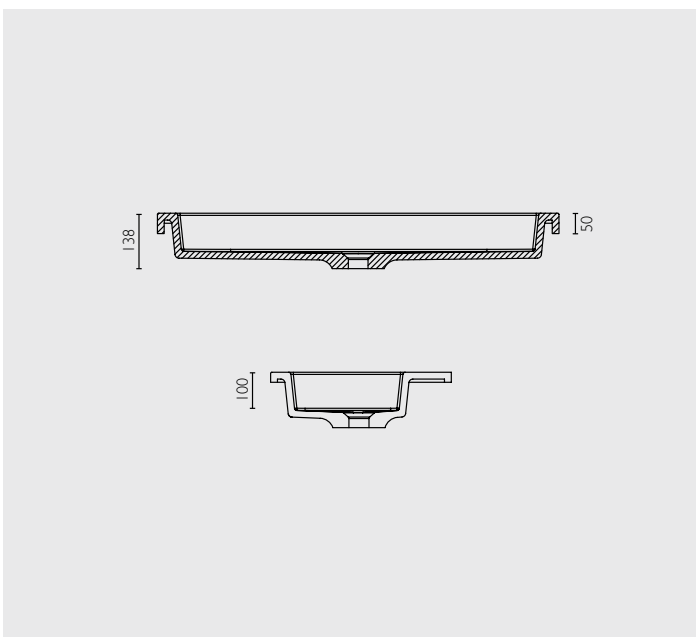

## 1000 vanity top

### Features & Benefits

- Smooth corners for easy cleaning
- Modern design
- Pure 1000 Basin offers the flexibility of accommodating two mixer taps, making it a stylish dual usage option
- Also available in 20mm height
- Large trough like bowl

### Sizes

- 1000mm x 450mm x 50mm x 100mm (internal depth)  
(900mm x 280mm bowl size)

### Waste

- 40mm (not included)