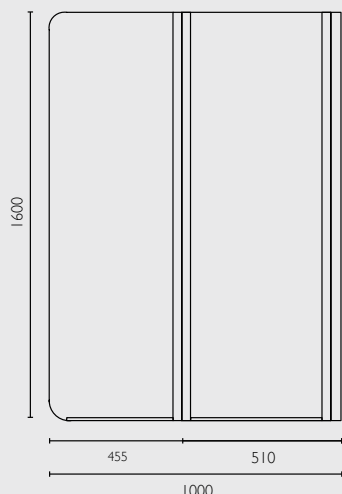

trend

bi-fold screen

Features & Benefits

- Reversible to suit all bath positions
- Bi folding door for easy access into shower/bath
- Easy installation
- Moulded splash guard

Size

- Overall: 1000w x 1600h
- Swing Panel: 455w x 1600h
- Wall panel: 510w x 1600h

Weight

- 25kg

Frame Colour

- white and chrome

Manufacturing Materials

- 6.38mm toughened glass and aluminium frame

Guarantee

- 5 years guarantee. Marbletrend will replace a screen where the problem is shown to be a fault in manufacturing or materials, prior to installation