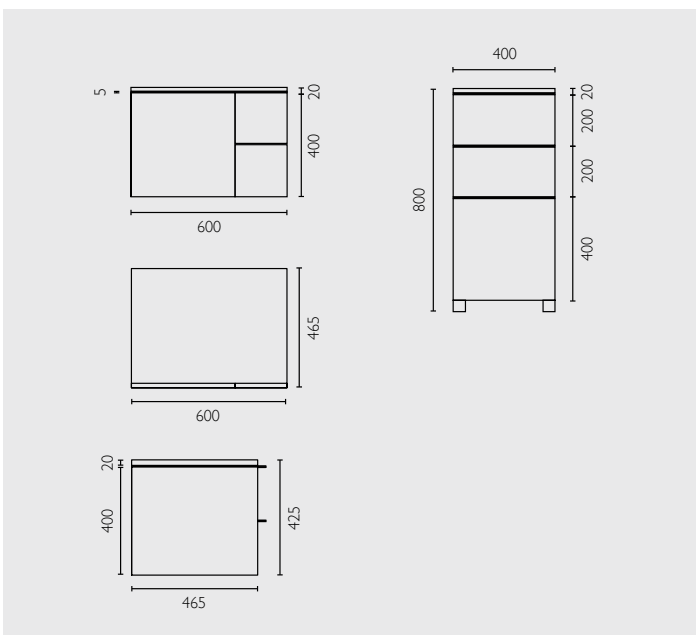

Tallboy

Features & Benefits

- Modern design with minimal designer handles in brushed chrome
- Wall hung option only
- Soft closing doors
- Matching mirrors
- Available with matching Tallboy (in Galaxy White only)

Sizes

- Vanity - 600mm x 465mm x 425mm (1 door 2 drawers)
- Tallboy - 400mm x 310mm x 800 stand (1 door 2 drawers)

Vessel Sizes

- Select Square 420mm x 420mm x 80mm from bench
- Select Round 440mm diameter x 80mm from bench
- Bowl depth 140mm

Tap Options

- Select Square vessel 1 or 3 tap holes
- Select Round vessel 1 tap hole only

Handle

- Hafele model no: 124.02.220
- 70mm chrome plated polished aluminium

Vanity Colours

- Gloss White
- Galaxy White/Oyster
- Mushroom Linea

Vessel Colour

- White only

Tallboy Colour

- Galaxy White only

Other Options

- Pure mirror 900mmH x 400mmW in galaxy white
- Fresh mirror 900mmH x 400mmW in gloss white

Manufacturing Materials

- The vanity and stand are made of Deco foil
- The vessel is made of Marblelite™

Guarantee

- Vanities come with a 12 month guarantee
- Marbletrend will replace a vanity where the problem is shown to be a fault in manufacturing or materials, prior to correct installation
- The Select vessels come with a 5 year guarantee with the above conditions

Disclaimer

The manufacturer/distributor reserves the right to vary specifications or delete models from their range without prior notification. Dimensions and set-outs listed are correct at the time of publication however the manufacturer/distributor takes no responsibility for printing errors.

HEAD OFFICE VIC
22 JERSEY ROAD
BAYSWATER VIC 3153
T. (03) 9729 6777
F. (03) 9729 0115

NSW/ACT
QLD
TAS
WA
SA
DARWIN
TOWNSVILLE

T. (02) 9679 8888 F. (02) 9679 8700
T. (07) 3386 1866 F. (07) 3386 1877
T. (03) 6334 2992 F. (03) 6334 2994
T. (08) 9240 7299 F. (08) 9240 6144
T. (08) 8387 7344 F. (08) 8387 7355
T. (08) 8948 5062 F. (08) 8985 3465
T. (07) 4775 5784 F. (07) 4725 8480