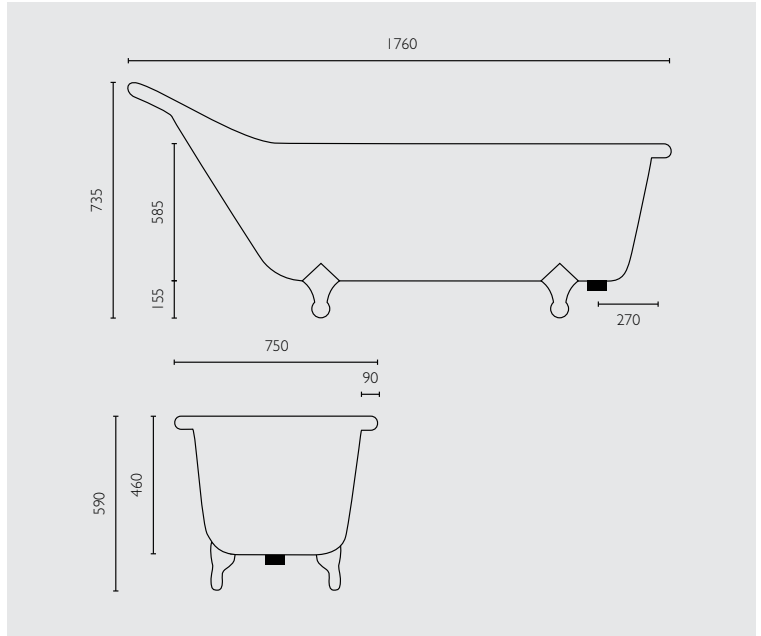

traditional

high back bath - 1760

FEATURES & BENEFITS

- > Classic design
- > Brass or chrome feet available
- > Choice of colour combinations
- > Taps to be wall mounted

SIZES

- > 1760mm x 750mm x 735mm

COLOURS

- > Internal - White or Ivory
- > External - White, Ivory, Burgundy and Black

WASTE

- > 40mm PVC 9not included)

WEIGHT

- > 1760 - 59kg

VOLUME

- > 1760 - 200 litres

MANUFACTURING MATERIALS