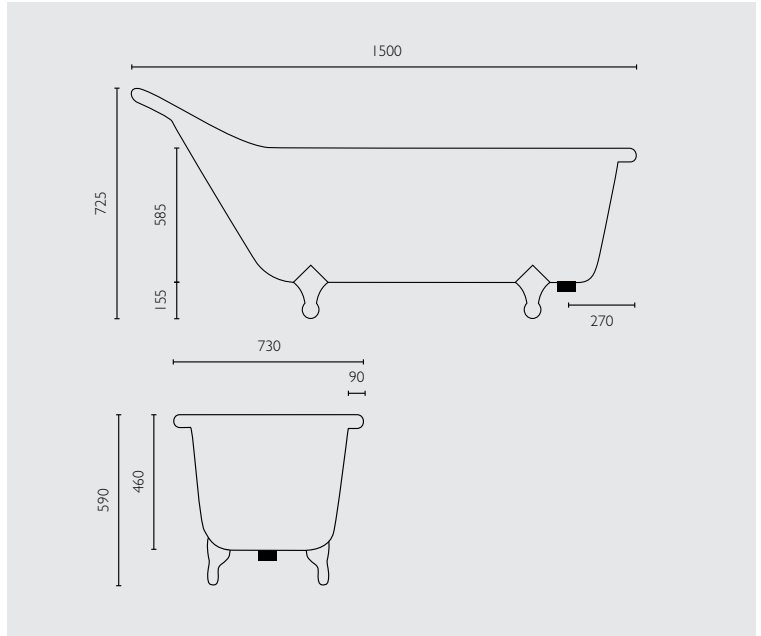

traditional

high back bath - 1500

FEATURES & BENEFITS

- > Classic design
- > Brass or chrome feet available
- > Choice of colour combinations
- > Taps to be wall mounted

SIZES

- > 1500mm x 730mm x 725mm

COLOURS

- > Internal - White or Ivory
- > External - White, Ivory, Burgundy and Black

WASTE

- > 40mm PVC 9not included)

WEIGHT

- > 1500 - 42kg

VOLUME

- > 1500 - 180 litres

MANUFACTURING MATERIALS

traditional

high back bath - 1760

FEATURES & BENEFITS

- > Classic design
- > Brass or chrome feet available
- > Choice of colour combinations
- > Taps to be wall mounted

SIZES

- > 1760mm x 750mm x 735mm

COLOURS

- > Internal - White or Ivory
- > External - White, Ivory, Burgundy and Black

WASTE

- > 40mm PVC 9not included)

WEIGHT

- > 1760 - 59kg

VOLUME

- > 1760 - 200 litres

MANUFACTURING MATERIALS