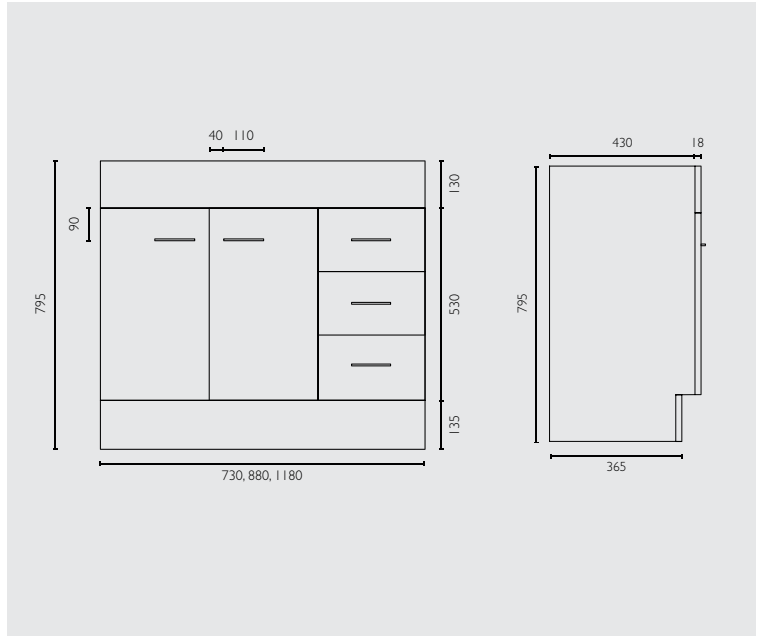

pioneer deluxe

vanity

FEATURES & BENEFITS

- > Simple design that would be a great feature in any bathroom
- > Comes with chrome bow handles
- > White units can come with Project, Trend or Quadro
- > Ivory units are available with project top only
- > Your choice of 1 or 3 tap hole
- > Top takes a 40mm plug and waste (not supplied)
- > Height of cabinet 795mm

SIZES

- > 600mm x 450mm (1 door 3 drawers)
- > 750mm x 450mm (1 door 3 drawers)
- > 900mm x 450mm (2 door 3 drawers)
- > 1200mm x 450mm (3 door 3 drawers)

COLOURS

- > Project top - White and Ivory
- > Trend and Quadro top - White only

HANDLE TYPE

- > Bow chrome plated 110mm ø96mm

MANUFACTURING MATERIALS

- > MDF vanity painted in a two pack gloss finish
- > Project and Trend tops are Marblelite™
- > Quadro top is acrylic

GUARANTEE

- > Vanities come with a 12 month guarantee
- > Marbletrend will replace a vanity where the problem is shown to be a fault in manufacturing or materials, prior to correct installation
- > Project and Trend tops come with a 10 year guarantee
- > The Quadro acrylic top comes with a 12 month guarantee