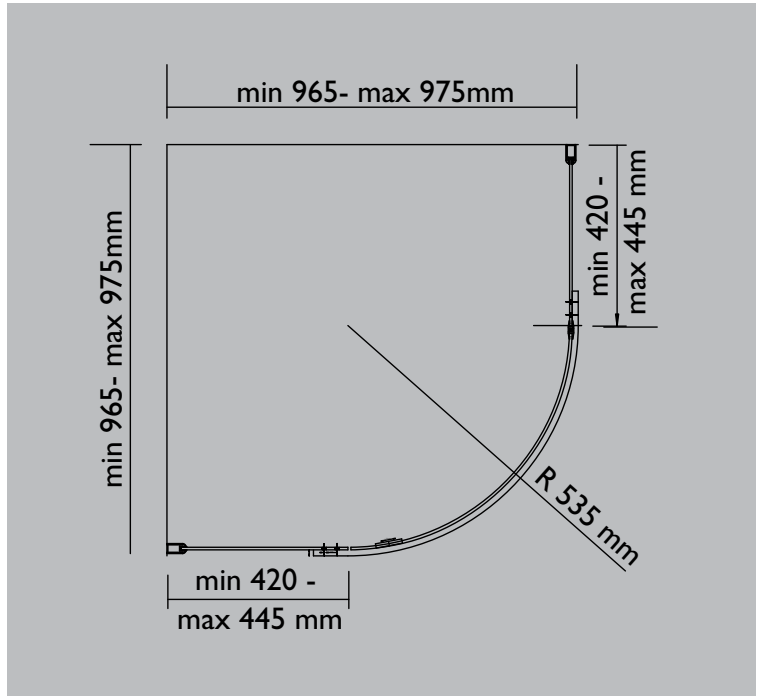

fresh 2000

curved semi frameless

FEATURES & BENEFITS

- > Screen height 2000mm
- > Semi-frameless design
- > Post n rail handle
- > Toughened glass doors for increased safety
- > Plain wall liner available
- > Suits Project, Evo, Hampton and Select bases
- > Magnetic seal door

SIZE OPTIONS

Suit shower bases/ tiled floor

1000

Actual Size of screen

Front min 965-max 975
Side min 965-max 975

SCREEN HEIGHT

- > 2000mm

FRAME COLOUR

- > Chrome

HANDLE

- > 420mm H
- > Chrome only

MANUFACTURING MATERIALS

- > 6mm toughened glass,
- > Aluminium Frame

PRODUCT CODE

SIZE

1000 Corner Curved