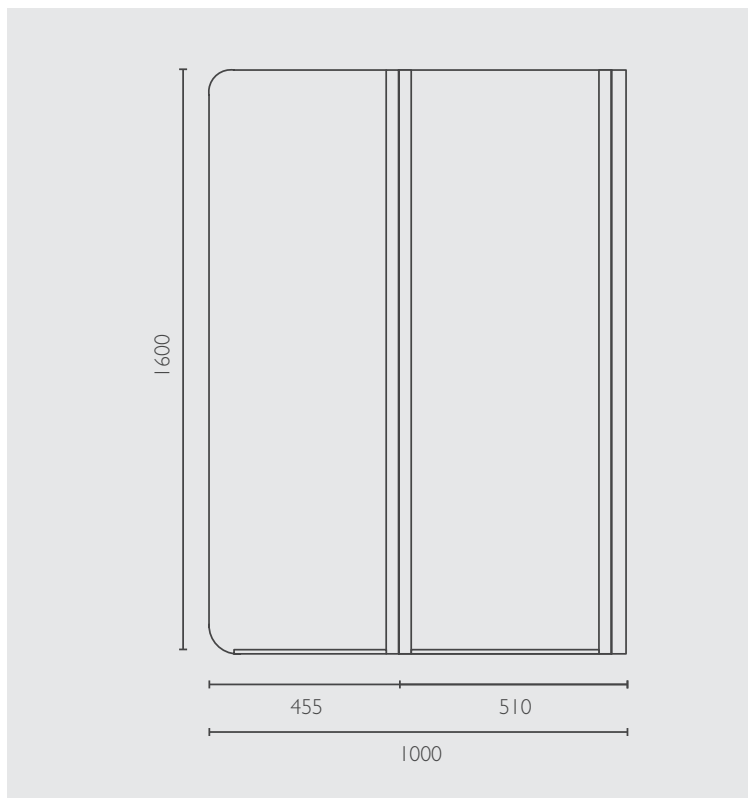

trend

bi-fold bath screen

FEATURES & BENEFITS

- > Reversible to suit all bath positions
- > Bi folding door for easy access into shower/bath
- > Easy installation
- > Moulded splash guard

SIZE

- > Overall: 1000mm x 1600mm H
- > Swing Panel: 455mm x 1600mm H
- > Wall panel: 510mm x 1600mm H

WEIGHT

- > 25kg

FRAME COLOUR

- > White and Chrome

MANUFACTURING MATERIALS

- > 6.38mm toughened glass and aluminium frame

GUARANTEE

- > 12 month warranty
- > Marbletrend will replace this product if a fault is shown to be caused by faulty manufacturing or materials, prior to correct installation
- > This guarantee does not include removal and installation costs

CODES

SSBA40CHCLP BiFold 1000x1600 Chrome
SSBA40WHCLP BiFold 1000x1600 White

DISCLAIMER

The manufacturer/distributor reserves the right to vary specifications or delete models from their range without prior notification. Dimensions and set-outs listed are correct at the time of publication however the manufacturer/distributor takes no responsibility for printing errors.